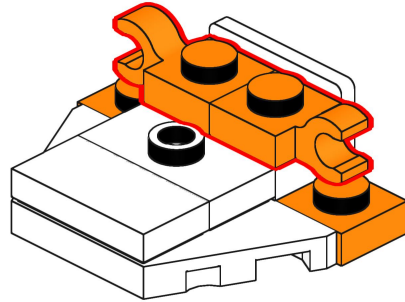

Mini Snowspeeder

Model Design by:
Stephen Kowalski
"Faume"
<https://skowal.ski/>

1

2

3

4

5

6