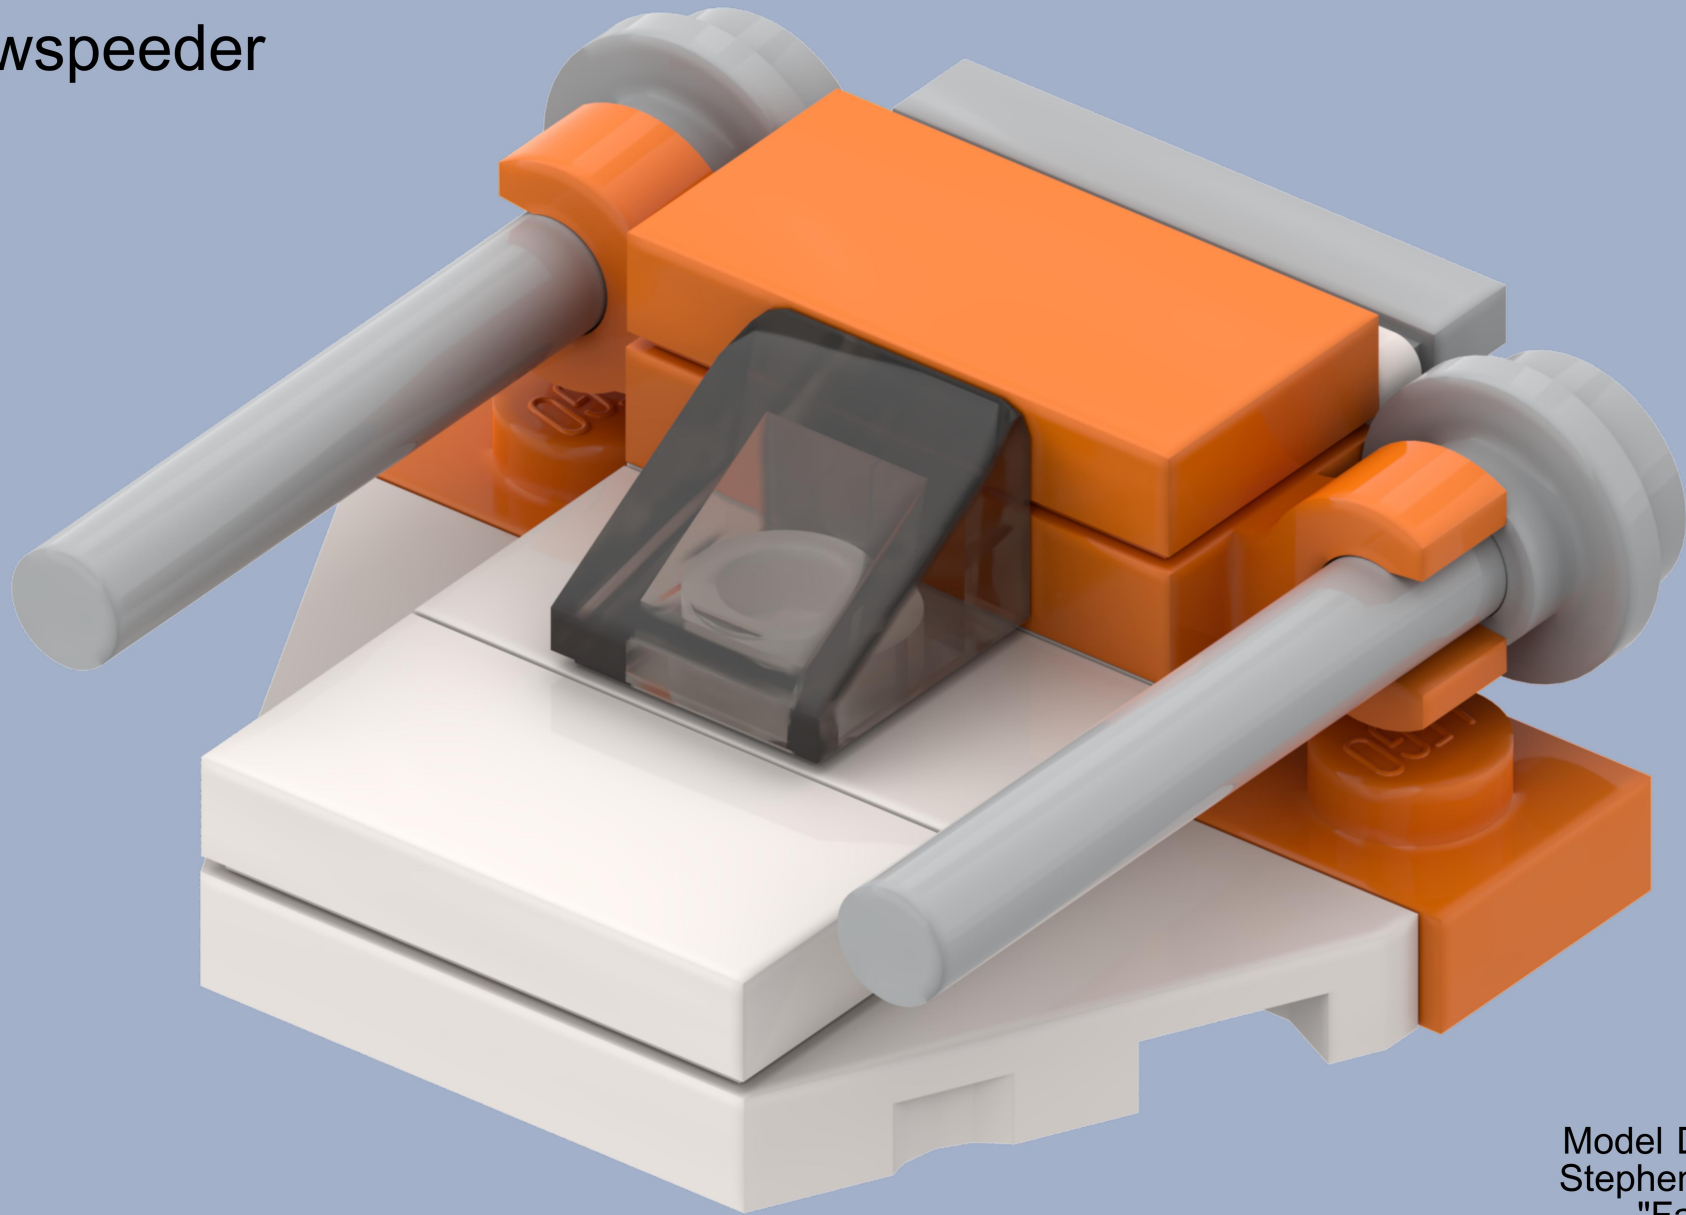

Mini Snowspeeder

Model Design by:
Stephen Kowalski
"Faume"
<https://skowal.ski/>

1

2

3

4

5

6